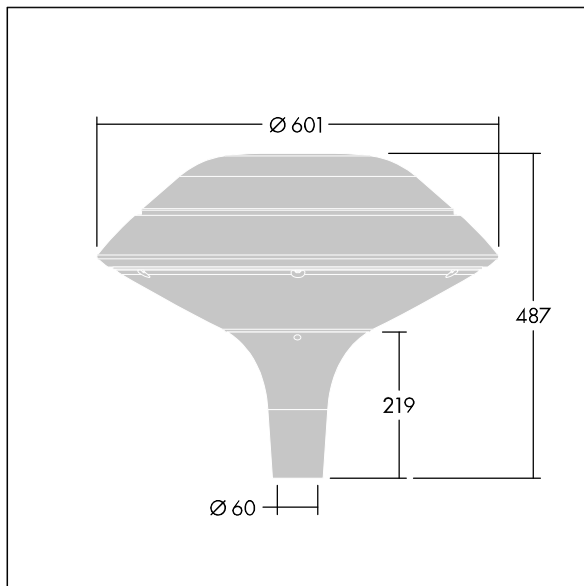

Plurio

THORN

96668649 PLD F 18L105-740 R/S BS 3550 T60 CL2 GY

Plurio

Plurio Direct: A decorative post-top LED lantern with radially symmetric distribution. LED driver with 18 LEDs driven at 1,05A. Class II electrical, IP66, IK08. Base: cast aluminium, powder coated silver-grey. Canopy: flat shape, aluminium, textured silver-grey. Diffuser: UV stabilised, clear polycarbonate with anti-glare prisms. Direct, lens based optic with internal reflector. Equipped with 50% power reduction circuit, effective 3 hours before and 5 hours after a calculated midnight. It can be deactivated at installation with an easily accessible internal switch. Complete with 4000K LED. Post top mounting to Ø60mm column.

Upward lighting emissions below 1%.

Dimensions: Ø601 x 487 mm
Luminaire input power: 60 W
Luminaire luminous flux: 6645 lm
Luminaire efficacy: 111 lm/W
Weight: 11 kg
Scx: 0.167 m²

TLG_PLRL_F_DFC_GY.jpg

TLG_PLRL_M_DFC_T60.wmf