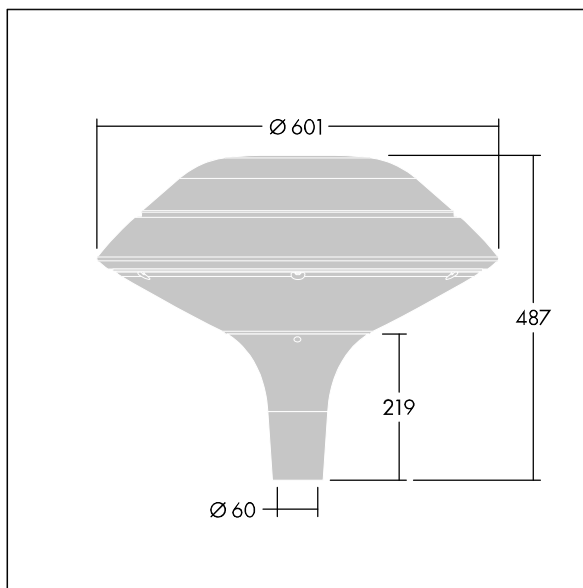

Plurio

THORN

96668648 PLD F 18L105-740 R/S BS 3550 T60 CL1 GY

Plurio

Plurio Direct: A decorative post-top LED lantern with radially symmetric distribution. LED driver with 18 LEDs driven at 1,05A. Class I electrical, IP66, IK08. Base: cast aluminium, powder coated silver-grey. Canopy: flat shape, aluminium, textured silver-grey. Diffuser: UV stabilised, clear polycarbonate with anti-glare prisms. Direct, lens based optic with internal reflector. Equipped with 50% power reduction circuit, effective 3 hours before and 5 hours after a calculated midnight. It can be deactivated at installation with an easily accessible internal switch. Complete with 4000K LED. Post top mounting to Ø60mm column.

Upward lighting emissions below 1%.

Dimensions: Ø601 x 487 mm
Luminaire input power: 60 W
Luminaire luminous flux: 6645 lm
Luminaire efficacy: 111 lm/W
Weight: 11 kg
Scx: 0.167 m²

TLG_PLRL_F_DFC_GY.jpg

TLG_PLRL_M_DFC_T60.wmf