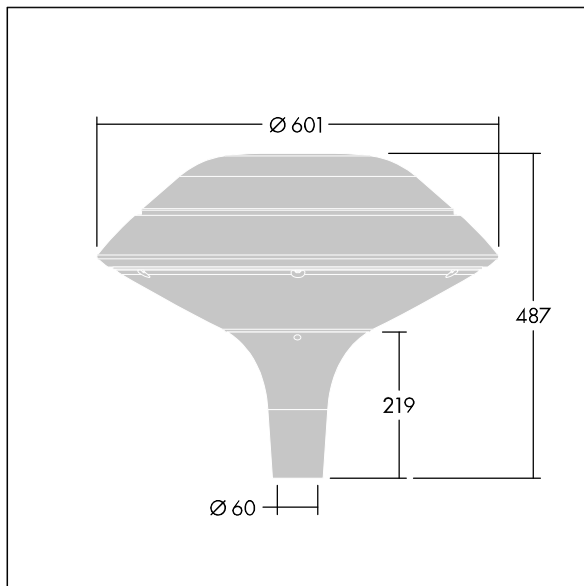

Plurio

96668647 PLD F 18L70-740 R/S BS 3550 T60 CL2 GY

THORN

Plurio

Plurio Direct: A decorative post-top LED lantern with radially symmetric distribution. LED driver with 18 LEDs driven at 700mA. Class II electrical, IP66, IK08. Base: cast aluminium, powder coated silver-grey. Canopy: flat shape, aluminium, textured silver-grey. Diffuser: UV stabilised, clear polycarbonate with anti-glare prisms. Direct, lens based optic with internal reflector. Equipped with 50% power reduction circuit, effective 3 hours before and 5 hours after a calculated midnight. It can be deactivated at installation with an easily accessible internal switch. Complete with 4000K LED. Post top mounting to Ø60mm column.

Upward lighting emissions below 1%.

Dimensions: Ø601 x 487 mm
Luminaire input power: 39 W
Luminaire luminous flux: 4724 lm
Luminaire efficacy: 121 lm/W
Weight: 11 kg
Scx: 0.167 m²

TLG_PLRL_F_DFC_GY.jpg

TLG_PLRL_M_DFC_T60.wmf