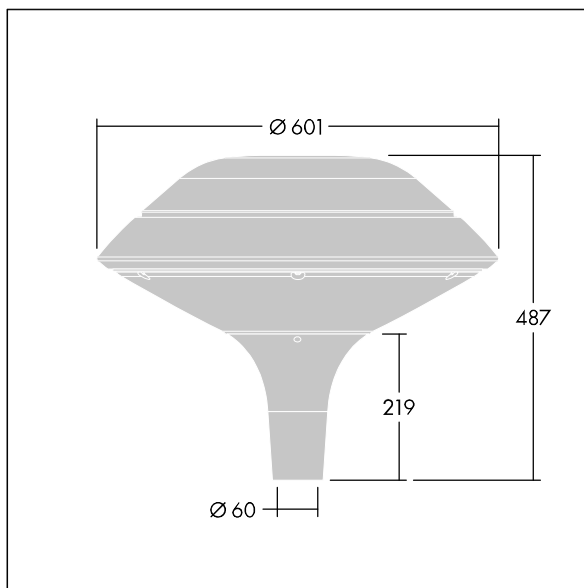

Plurio

96668646 PLD F 18L70-740 R/S BS 3550 T60 CL1 GY

THORN

Plurio

Plurio Direct: A decorative post-top LED lantern with radially symmetric distribution. LED driver with 18 LEDs driven at 700mA. Class I electrical, IP66, IK08. Base: cast aluminium, powder coated silver-grey. Canopy: flat shape, aluminium, textured silver-grey. Diffuser: UV stabilised, clear polycarbonate with anti-glare prisms. Direct, lens based optic with internal reflector. Equipped with 50% power reduction circuit, effective 3 hours before and 5 hours after a calculated midnight. It can be deactivated at installation with an easily accessible internal switch. Complete with 4000K LED. Post top mounting to Ø60mm column.

Upward lighting emissions below 1%.

Dimensions: Ø601 x 487 mm
Luminaire input power: 39 W
Luminaire luminous flux: 4724 lm
Luminaire efficacy: 121 lm/W
Weight: 11 kg
Scx: 0.167 m²

TLG_PLRL_F_DFC_GY.jpg

TLG_PLRL_M_DFC_T60.wmf