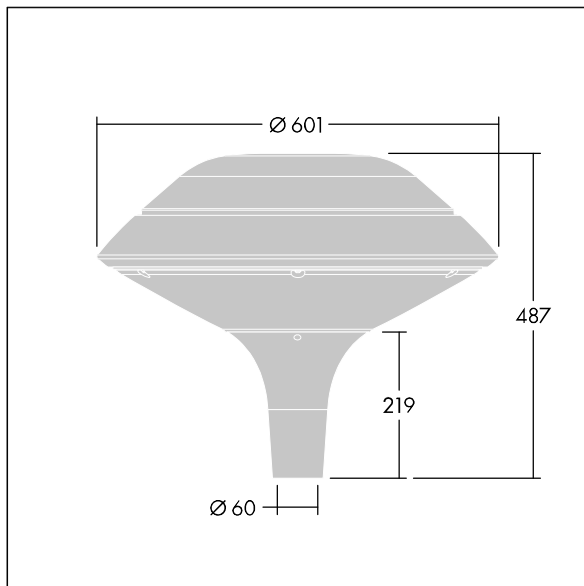

Plurio

96668645 PLD F 18L50-740 R/S BS 3550 T60 CL2 GY

THORN

Plurio

Plurio Direct: A decorative post-top LED lantern with radially symmetric distribution. LED driver with 18 LEDs driven at 500mA. Class II electrical, IP66, IK08. Base: cast aluminium, powder coated silver-grey. Canopy: flat shape, aluminium, textured silver-grey. Diffuser: UV stabilised, clear polycarbonate with anti-glare prisms. Direct, lens based optic with internal reflector. Equipped with 50% power reduction circuit, effective 3 hours before and 5 hours after a calculated midnight. It can be deactivated at installation with an easily accessible internal switch. Complete with 4000K LED. Post top mounting to Ø60mm column.

Upward lighting emissions below 1%.

Dimensions: Ø601 x 487 mm
Luminaire input power: 28 W
Luminaire luminous flux: 3538 lm
Luminaire efficacy: 126 lm/W
Weight: 11 kg
Scx: 0.167 m²

TLG_PLRL_F_DFC_GY.jpg

TLG_PLRL_M_DFC_T60.wmf