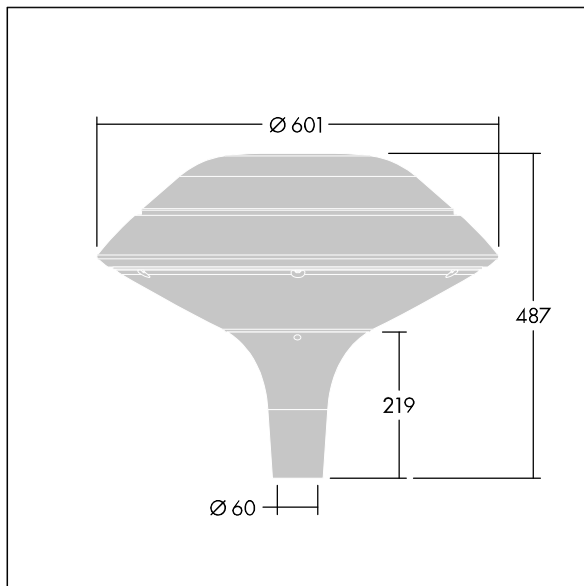

Plurio

THORN

96668645 PLD F 18L50-740 R/S BS 3550 T60 CL2 GY

Plurio

Plurio Direct: A decorative post-top LED lantern with radially symmetric distribution. LED driver with 18 LEDs driven at 500mA. Class II electrical, IP66, IK08. Base: cast aluminium, powder coated silver-grey. Canopy: flat shape, aluminium, textured silver-grey. Diffuser: UV stabilised, clear polycarbonate with anti-glare prisms. Direct, lens based optic with internal reflector. Equipped with 50% power reduction circuit, effective 3 hours before and 5 hours after a calculated midnight. It can be deactivated at installation with an easily accessible internal switch. Complete with 4000K LED. Post top mounting to Ø60mm column.

Upward lighting emissions below 1%.

Dimensions: Ø601 x 487 mm
Luminaire input power: 28 W
Luminaire luminous flux: 3538 lm
Luminaire efficacy: 126 lm/W
Weight: 11 kg
Scx: 0.167 m²

TLG_PLRL_F_DFC_GY.jpg

TLG_PLRL_M_DFC_T60.wmf