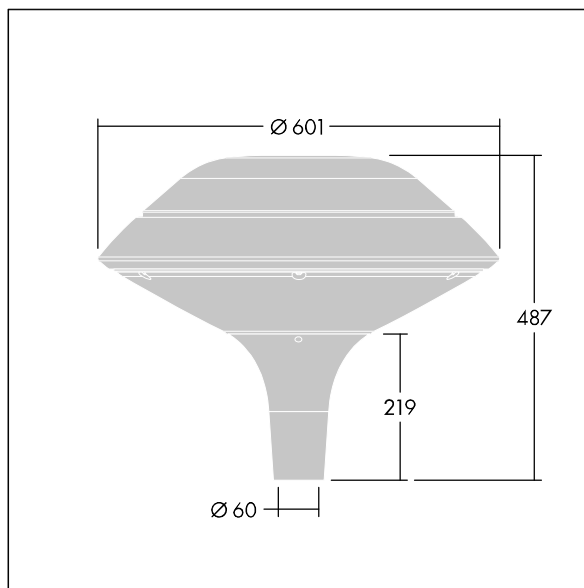

Plurio

96668644 PLD F 18L50-740 R/S BS 3550 T60 CL1 GY

THORN

Plurio

Plurio Direct: A decorative post-top LED lantern with radially symmetric distribution. LED driver with 18 LEDs driven at 500mA. Class I electrical, IP66, IK08. Base: cast aluminium, powder coated silver-grey. Canopy: flat shape, aluminium, textured silver-grey. Diffuser: UV stabilised, clear polycarbonate with anti-glare prisms. Direct, lens based optic with internal reflector. Equipped with 50% power reduction circuit, effective 3 hours before and 5 hours after a calculated midnight. It can be deactivated at installation with an easily accessible internal switch. Complete with 4000K LED. Post top mounting to Ø60mm column.

Upward lighting emissions below 1%.

Dimensions: Ø601 x 487 mm
Luminaire input power: 28 W
Luminaire luminous flux: 3538 lm
Luminaire efficacy: 126 lm/W
Weight: 11 kg
Scx: 0.167 m²

TLG_PLRL_F_DFC_GY.jpg

TLG_PLRL_M_DFC_T60.wmf