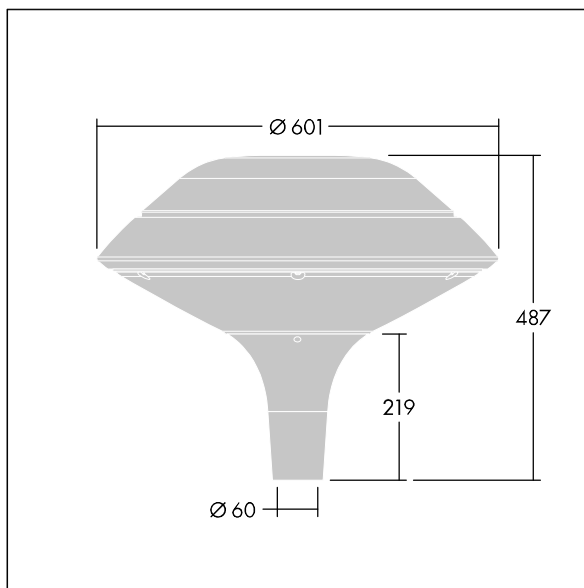

Plurio

96668642 PLD F 18L35-740 R/S BS 3550 T60 CL1 GY

THORN

Plurio

Plurio Direct: A decorative post-top LED lantern with radially symmetric distribution. LED driver with 18 LEDs driven at 350mA. Class I electrical, IP66, IK08. Base: cast aluminium, powder coated silver-grey. Canopy: flat shape, aluminium, textured silver-grey. Diffuser: UV stabilised, clear polycarbonate with anti-glare prisms. Direct, lens based optic with internal reflector. Equipped with 50% power reduction circuit, effective 3 hours before and 5 hours after a calculated midnight. It can be deactivated at installation with an easily accessible internal switch. Complete with 4000K LED. Post top mounting to Ø60mm column.

Upward lighting emissions below 1%.

Dimensions: Ø601 x 487 mm
Luminaire input power: 21 W
Luminaire luminous flux: 2577 lm
Luminaire efficacy: 123 lm/W
Weight: 11 kg
Scx: 0.167 m²

TLG_PLRL_F_DFC_GY.jpg

TLG_PLRL_M_DFC_T60.wmf