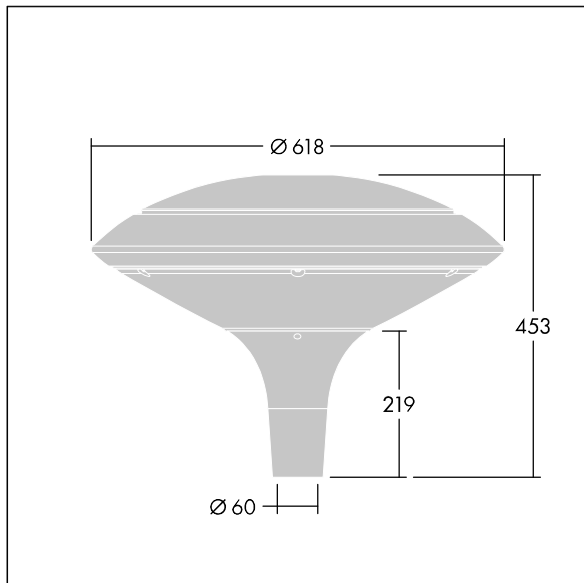

Plurio

96668641 PLI D 24L70-722-40 R/S T60 CL2 ANT

THORN

Plurio

Plurio Indirect: A decorative post-top LED lantern with radially symmetric distribution. LED driver with 24 LEDs driven at 700mA. Class II electrical, IP66, IK08. Base: cast aluminium, powder coated anthracite (close to RAL7043). Canopy: disc shape, aluminium, textured anthracite (close to RAL7043). Diffuser: UV stabilised, clear polycarbonate with anti-glare prisms. Indirect, reflector based optic. Complete with 2200-4000K NightTune LEDs. Post top mounting to Ø60mm column.

Upward lighting emissions below 1%.

Dimensions: Ø618 x 453 mm
Luminaire input power: 51 W
Luminaire luminous flux: 5386 lm
Luminaire efficacy: 106 lm/W
Weight: 11 kg
Scx: 0.151 m²

TLG_PLRL_F_IDC_ANT.jpg