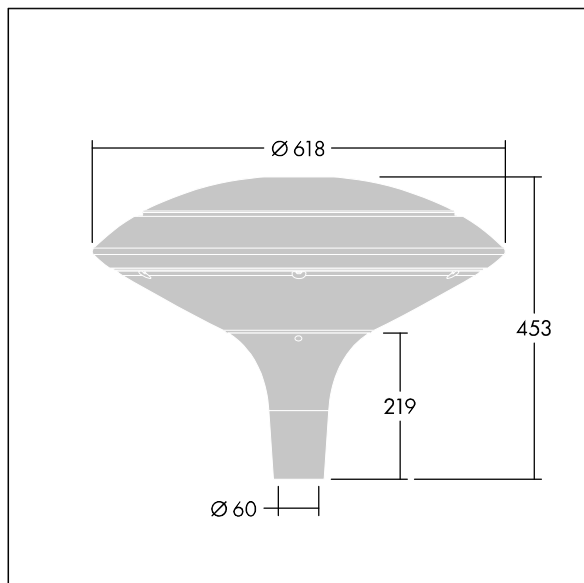

Plurio

96668641 PLI D 24L70-722-40 R/S T60 CL2 ANT

THORN

Plurio

Plurio Indirect: A decorative post-top LED lantern with radially symmetric distribution. LED driver with 24 LEDs driven at 700mA. Class II electrical, IP66, IK08. Base: cast aluminium, powder coated anthracite (close to RAL7043). Canopy: disc shape, aluminium, textured anthracite (close to RAL7043). Diffuser: UV stabilised, clear polycarbonate with anti-glare prisms. Indirect, reflector based optic. Complete with 2200-4000K NightTune LEDs. Post top mounting to Ø60mm column.

Upward lighting emissions below 1%.

Dimensions: Ø618 x 453 mm
Luminaire input power: 51 W
Luminaire luminous flux: 5386 lm
Luminaire efficacy: 106 lm/W
Weight: 11 kg
Scx: 0.151 m²

TLG_PLRL_F_IDC_ANT.jpg