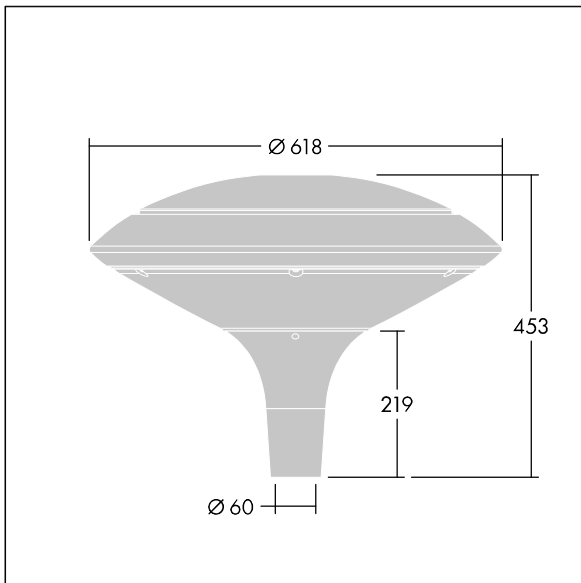

Plurio

96668640 PLI D 24L70-722-40 R/S T60 CL1 ANT

THORN

Plurio

Plurio Indirect: A decorative post-top LED lantern with radially symmetric distribution. LED driver with 24 LEDs driven at 700mA. Class I electrical, IP66, IK08. Base: cast aluminium, powder coated anthracite (close to RAL7043). Canopy: disc shape, aluminium, textured anthracite (close to RAL7043). Diffuser: UV stabilised, clear polycarbonate with anti-glare prisms. Indirect, reflector based optic. Complete with 2200-4000K NightTune LEDs. Post top mounting to Ø60mm column.

Upward lighting emissions below 1%.

Dimensions: Ø618 x 453 mm
Luminaire input power: 51 W
Luminaire luminous flux: 5386 lm
Luminaire efficacy: 106 lm/W
Weight: 11 kg
Scx: 0.151 m²

TLG_PLRL_F_IDC_ANT.jpg