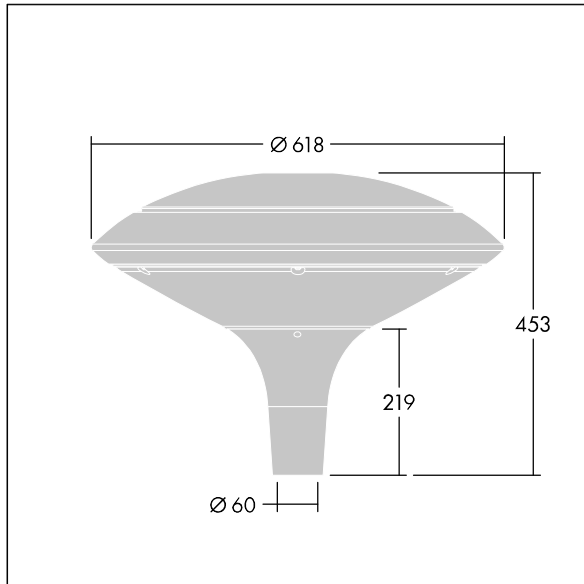

Plurio

96668640 PLI D 24L70-722-40 R/S T60 CL1 ANT

THORN

Plurio

Plurio Indirect: A decorative post-top LED lantern with radially symmetric distribution. LED driver with 24 LEDs driven at 700mA. Class I electrical, IP66, IK08. Base: cast aluminium, powder coated anthracite (close to RAL7043). Canopy: disc shape, aluminium, textured anthracite (close to RAL7043). Diffuser: UV stabilised, clear polycarbonate with anti-glare prisms. Indirect, reflector based optic. Complete with 2200-4000K NightTune LEDs. Post top mounting to Ø60mm column.

Upward lighting emissions below 1%.

Dimensions: Ø618 x 453 mm
Luminaire input power: 51 W
Luminaire luminous flux: 5386 lm
Luminaire efficacy: 106 lm/W
Weight: 11 kg
Scx: 0.151 m²

TLG_PLRL_F_IDC_ANT.jpg