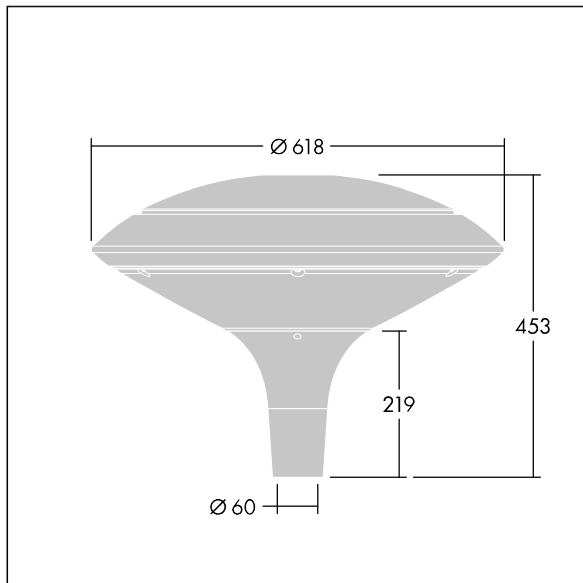

## Plurio

Plurio Indirect: A decorative post-top LED lantern with radially symmetric distribution. LED driver with 24 LEDs driven at 500mA. Class II electrical, IP66, IK08. Base: cast aluminium, powder coated anthracite (close to RAL7043). Canopy: disc shape, aluminium, textured anthracite (close to RAL7043). Diffuser: UV stabilised, clear polycarbonate with anti-glare prisms. Indirect, reflector based optic. Complete with 2200-4000K NightTune LEDs. Post top mounting to Ø60mm column.

Upward lighting emissions below 1%.

Dimensions: Ø618 x 453 mm  
Luminaire input power: 36 W  
Luminaire luminous flux: 3932 lm  
Luminaire efficacy: 109 lm/W  
Weight: 11 kg  
Scx: 0.151 m<sup>2</sup>

TLG\_PLRL\_F\_IDC\_ANT.jpg