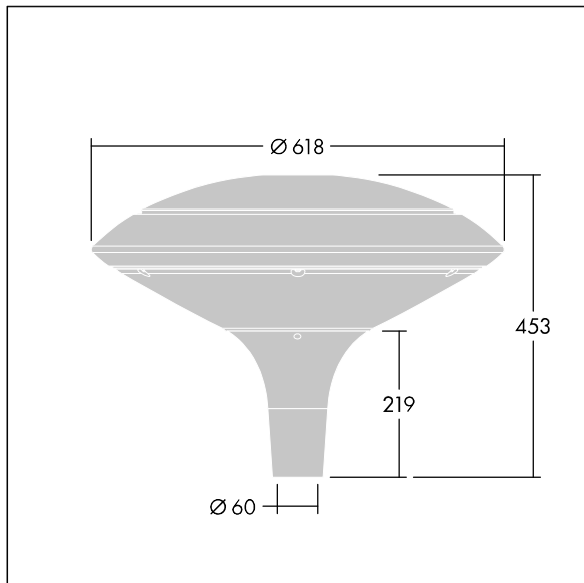

Plurio

96668639 PLI D 24L50-722-40 R/S T60 CL2 ANT

THORN

Plurio

Plurio Indirect: A decorative post-top LED lantern with radially symmetric distribution. LED driver with 24 LEDs driven at 500mA. Class II electrical, IP66, IK08. Base: cast aluminium, powder coated anthracite (close to RAL7043). Canopy: disc shape, aluminium, textured anthracite (close to RAL7043). Diffuser: UV stabilised, clear polycarbonate with anti-glare prisms. Indirect, reflector based optic. Complete with 2200-4000K NightTune LEDs. Post top mounting to Ø60mm column.

Upward lighting emissions below 1%.

Dimensions: Ø618 x 453 mm
Luminaire input power: 36 W
Luminaire luminous flux: 3932 lm
Luminaire efficacy: 109 lm/W
Weight: 11 kg
Scx: 0.151 m²

TLG_PLRL_F_IDC_ANT.jpg