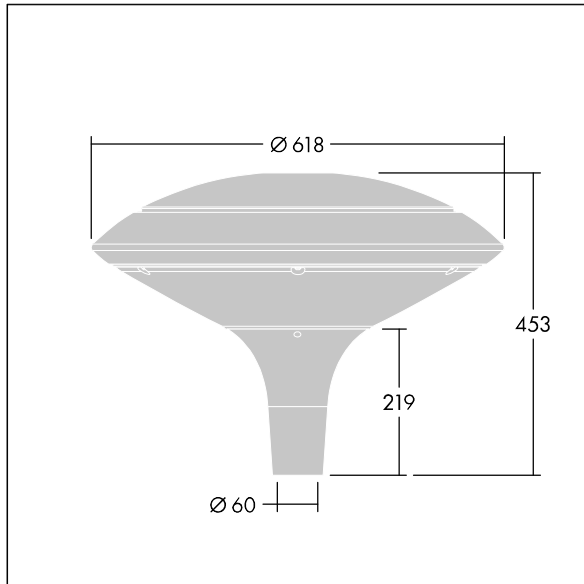

Plurio

96668638 PLI D 24L50-722-40 R/S T60 CL1 ANT

THORN

Plurio

Plurio Indirect: A decorative post-top LED lantern with radially symmetric distribution. LED driver with 24 LEDs driven at 500mA. Class I electrical, IP66, IK08. Base: cast aluminium, powder coated anthracite (close to RAL7043). Canopy: disc shape, aluminium, textured anthracite (close to RAL7043). Diffuser: UV stabilised, clear polycarbonate with anti-glare prisms. Indirect, reflector based optic. Complete with 2200-4000K NightTune LEDs. Post top mounting to Ø60mm column.

Upward lighting emissions below 1%.

Dimensions: Ø618 x 453 mm
Luminaire input power: 36 W
Luminaire luminous flux: 3932 lm
Luminaire efficacy: 109 lm/W
Weight: 11 kg
Scx: 0.151 m²

TLG_PLRL_F_IDC_ANT.jpg