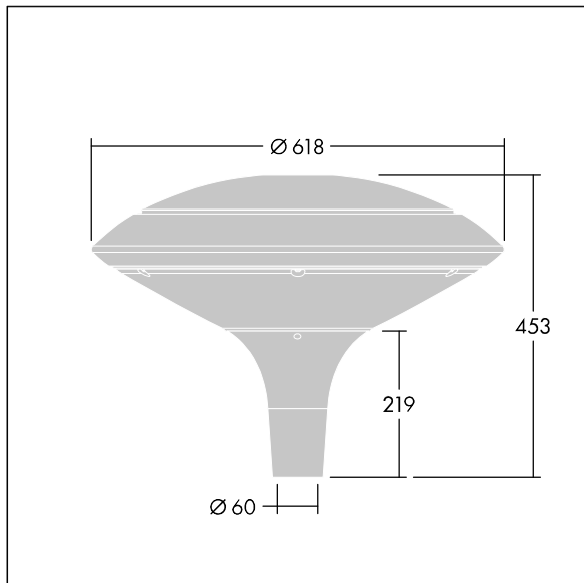

Plurio

96668638 PLI D 24L50-722-40 R/S T60 CL1 ANT

THORN

Plurio

Plurio Indirect: A decorative post-top LED lantern with radially symmetric distribution. LED driver with 24 LEDs driven at 500mA. Class I electrical, IP66, IK08. Base: cast aluminium, powder coated anthracite (close to RAL7043). Canopy: disc shape, aluminium, textured anthracite (close to RAL7043). Diffuser: UV stabilised, clear polycarbonate with anti-glare prisms. Indirect, reflector based optic. Complete with 2200-4000K NightTune LEDs. Post top mounting to Ø60mm column.

Upward lighting emissions below 1%.

Dimensions: Ø618 x 453 mm
Luminaire input power: 36 W
Luminaire luminous flux: 3932 lm
Luminaire efficacy: 109 lm/W
Weight: 11 kg
Scx: 0.151 m²

TLG_PLRL_F_IDC_ANT.jpg