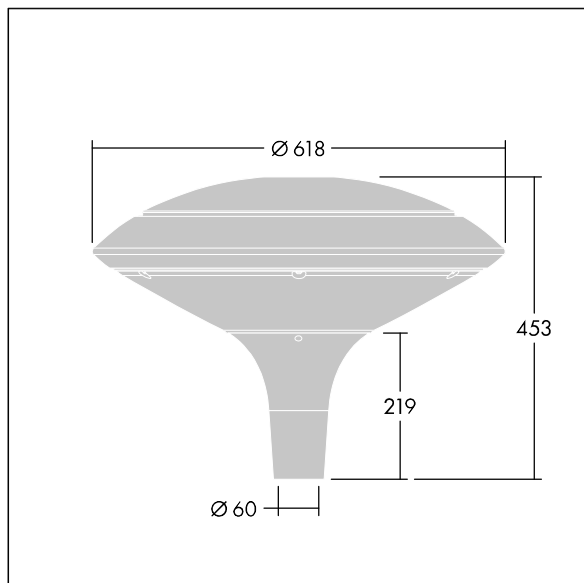

## Plurio

Plurio Indirect: A decorative post-top LED lantern with radially symmetric distribution. LED driver with 24 LEDs driven at 350mA. Class II electrical, IP66, IK08. Base: cast aluminium, powder coated anthracite (close to RAL7043). Canopy: disc shape, aluminium, textured anthracite (close to RAL7043). Diffuser: UV stabilised, clear polycarbonate with anti-glare prisms. Indirect, reflector based optic. Complete with 2200-4000K NightTune LEDs. Post top mounting to Ø60mm column.

Upward lighting emissions below 1%.

Dimensions: Ø618 x 453 mm  
Luminaire input power: 26 W  
Luminaire luminous flux: 2973 lm  
Luminaire efficacy: 114 lm/W  
Weight: 11 kg  
Scx: 0.151 m<sup>2</sup>

TLG\_PLRL\_F\_IDC\_ANT.jpg