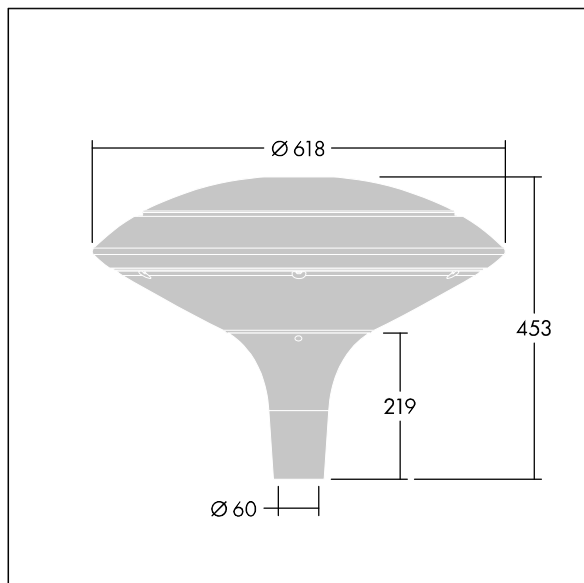

Plurio

96668637 PLI D 24L35-722-40 R/S T60 CL2 ANT

THORN

Plurio

Plurio Indirect: A decorative post-top LED lantern with radially symmetric distribution. LED driver with 24 LEDs driven at 350mA. Class II electrical, IP66, IK08. Base: cast aluminium, powder coated anthracite (close to RAL7043). Canopy: disc shape, aluminium, textured anthracite (close to RAL7043). Diffuser: UV stabilised, clear polycarbonate with anti-glare prisms. Indirect, reflector based optic. Complete with 2200-4000K NightTune LEDs. Post top mounting to Ø60mm column.

Upward lighting emissions below 1%.

Dimensions: Ø618 x 453 mm
Luminaire input power: 26 W
Luminaire luminous flux: 2973 lm
Luminaire efficacy: 114 lm/W
Weight: 11 kg
Scx: 0.151 m²

TLG_PLRL_F_IDC_ANT.jpg