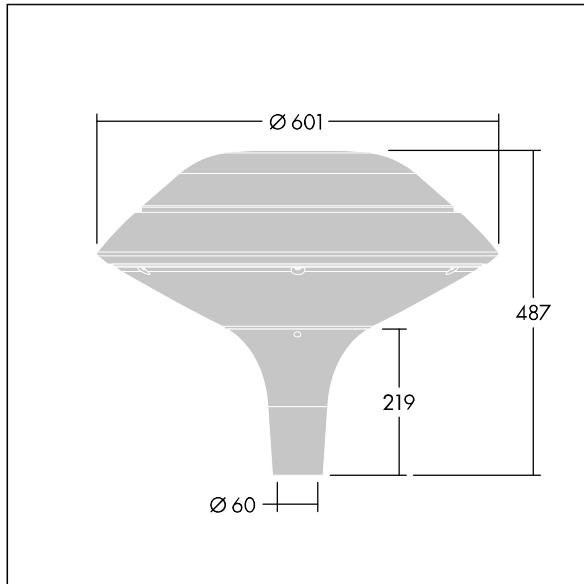

Plurio

96668625 PLI F 24L35-722-40 R/S T60 CL2 ANT

THORN

Plurio

Plurio Indirect: A decorative post-top LED lantern with radially symmetric distribution. LED driver with 24 LEDs driven at 350mA. Class II electrical, IP66, IK08. Base: cast aluminium, powder coated anthracite (close to RAL7043). Canopy: flat shape, aluminium, textured anthracite (close to RAL7043). Diffuser: UV stabilised, clear polycarbonate with anti-glare prisms. Indirect, reflector based optic. Complete with 2200-4000K NightTune LEDs. Post top mounting to Ø60mm column.

Upward lighting emissions below 1%.

Dimensions: Ø601 x 487 mm
Luminaire input power: 26 W
Luminaire luminous flux: 2973 lm
Luminaire efficacy: 114 lm/W
Weight: 11 kg
Scx: 0.167 m²

TLG_PLRL_F_IFC_ANT.jpg