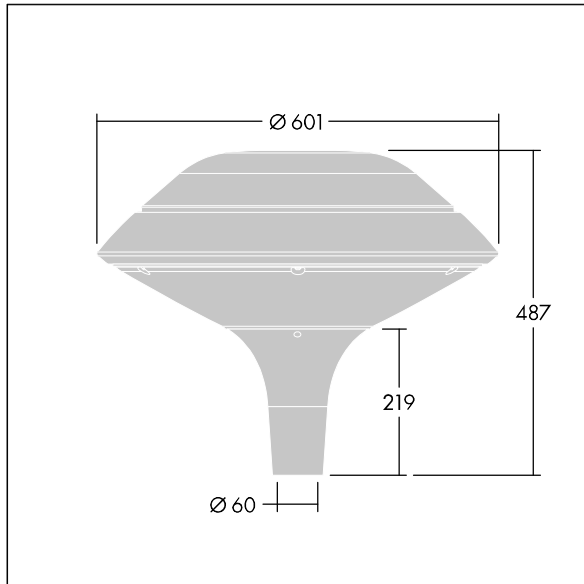

## Plurio

Plurio Indirect: A decorative post-top LED lantern with radially symmetric distribution. LED driver with 24 LEDs driven at 350mA. Class II electrical, IP66, IK08. Base: cast aluminium, powder coated anthracite (close to RAL7043). Canopy: flat shape, aluminium, textured anthracite (close to RAL7043). Diffuser: UV stabilised, clear polycarbonate with anti-glare prisms. Indirect, reflector based optic. Complete with 2200-4000K NightTune LEDs. Post top mounting to Ø60mm column.

Upward lighting emissions below 1%.

Dimensions: Ø601 x 487 mm  
Luminaire input power: 26 W  
Luminaire luminous flux: 2973 lm  
Luminaire efficacy: 114 lm/W  
Weight: 11 kg  
Scx: 0.167 m<sup>2</sup>

TLG\_PLRL\_F\_IFC\_ANT.jpg