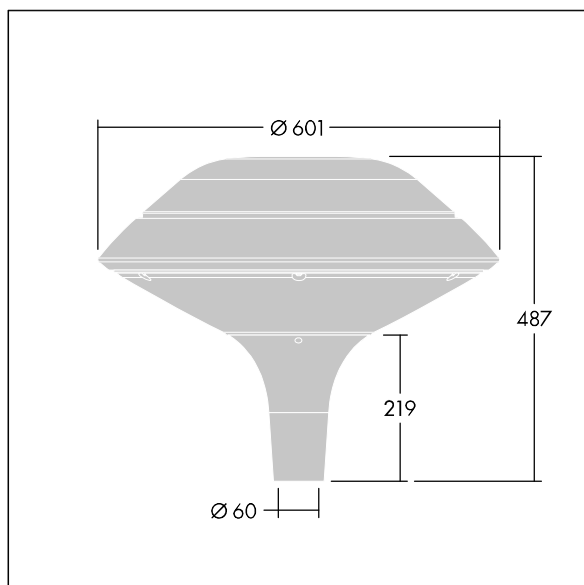

Plurio

96668624 PLI F 24L35-722-40 R/S T60 CL1 ANT

THORN

Plurio

Plurio Indirect: A decorative post-top LED lantern with radially symmetric distribution. LED driver with 24 LEDs driven at 350mA. Class I electrical, IP66, IK08. Base: cast aluminium, powder coated anthracite (close to RAL7043). Canopy: flat shape, aluminium, textured anthracite (close to RAL7043). Diffuser: UV stabilised, clear polycarbonate with anti-glare prisms. Indirect, reflector based optic. Complete with 2200-4000K NightTune LEDs. Post top mounting to Ø60mm column.

Upward lighting emissions below 1%.

Dimensions: Ø601 x 487 mm
Luminaire input power: 26 W
Luminaire luminous flux: 2973 lm
Luminaire efficacy: 114 lm/W
Weight: 11 kg
Scx: 0.167 m²

TLG_PLRL_F_IFC_ANT.jpg