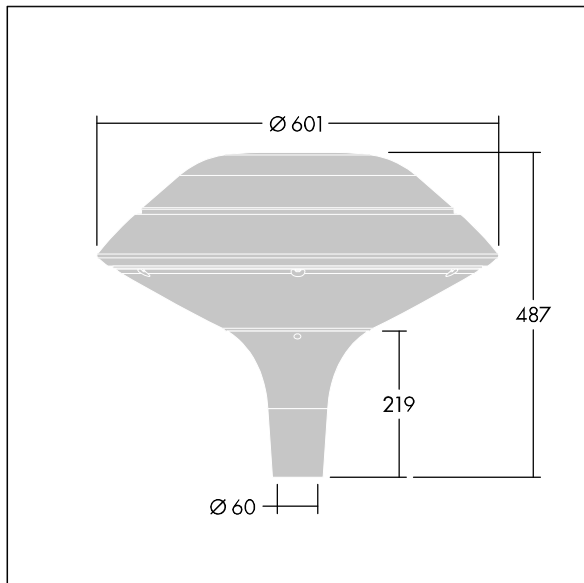

Plurio

96668624 PLI F 24L35-722-40 R/S T60 CL1 ANT

THORN

Plurio

Plurio Indirect: A decorative post-top LED lantern with radially symmetric distribution. LED driver with 24 LEDs driven at 350mA. Class I electrical, IP66, IK08. Base: cast aluminium, powder coated anthracite (close to RAL7043). Canopy: flat shape, aluminium, textured anthracite (close to RAL7043). Diffuser: UV stabilised, clear polycarbonate with anti-glare prisms. Indirect, reflector based optic. Complete with 2200-4000K NightTune LEDs. Post top mounting to Ø60mm column.

Upward lighting emissions below 1%.

Dimensions: Ø601 x 487 mm
Luminaire input power: 26 W
Luminaire luminous flux: 2973 lm
Luminaire efficacy: 114 lm/W
Weight: 11 kg
Scx: 0.167 m²

TLG_PLRL_F_IFC_ANT.jpg