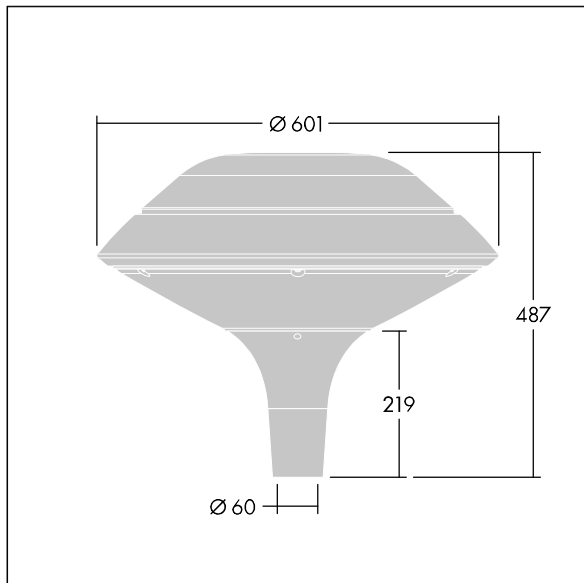

Plurio

96668623 PLI F 24L50-722-40 R/S T60 CL2 ANT

THORN

Plurio

Plurio Indirect: A decorative post-top LED lantern with radially symmetric distribution. LED driver with 24 LEDs driven at 500mA. Class II electrical, IP66, IK08. Base: cast aluminium, powder coated anthracite (close to RAL7043). Canopy: flat shape, aluminium, textured anthracite (close to RAL7043). Diffuser: UV stabilised, clear polycarbonate with anti-glare prisms. Indirect, reflector based optic. Complete with 2200-4000K NightTune LEDs. Post top mounting to Ø60mm column.

Upward lighting emissions below 1%.

Dimensions: Ø601 x 487 mm
Luminaire input power: 36 W
Luminaire luminous flux: 3932 lm
Luminaire efficacy: 109 lm/W
Weight: 11 kg
Scx: 0.167 m²

TLG_PLRL_F_IFC_ANT.jpg