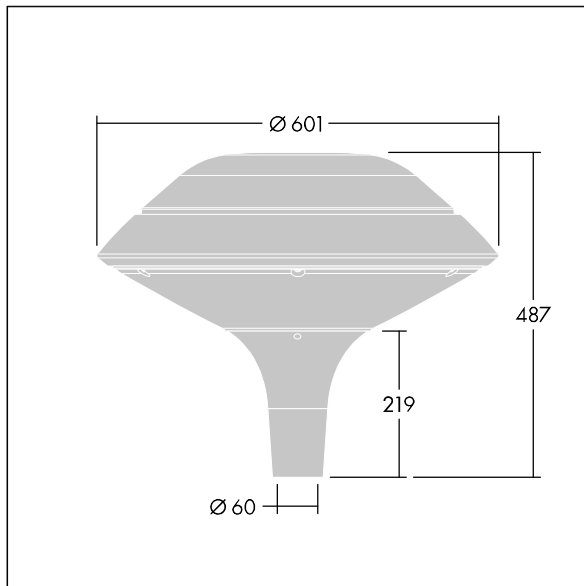

Plurio

96668622 PLI F 24L50-722-40 R/S T60 CL1 ANT

THORN

Plurio

Plurio Indirect: A decorative post-top LED lantern with radially symmetric distribution. LED driver with 24 LEDs driven at 500mA. Class I electrical, IP66, IK08. Base: cast aluminium, powder coated anthracite (close to RAL7043). Canopy: flat shape, aluminium, textured anthracite (close to RAL7043). Diffuser: UV stabilised, clear polycarbonate with anti-glare prisms. Indirect, reflector based optic. Complete with 2200-4000K NightTune LEDs. Post top mounting to Ø60mm column.

Upward lighting emissions below 1%.

Dimensions: Ø601 x 487 mm
Luminaire input power: 36 W
Luminaire luminous flux: 3932 lm
Luminaire efficacy: 109 lm/W
Weight: 11 kg
Scx: 0.167 m²

TLG_PLRL_F_IFC_ANT.jpg