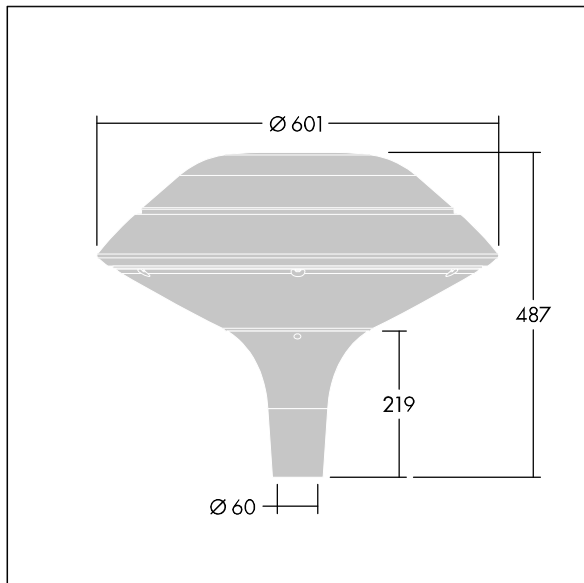

Plurio

96668621 PLI F 24L70-722-40 R/S T60 CL2 ANT

THORN

Plurio

Plurio Indirect: A decorative post-top LED lantern with radially symmetric distribution. LED driver with 24 LEDs driven at 700mA. Class II electrical, IP66, IK08. Base: cast aluminium, powder coated anthracite (close to RAL7043). Canopy: flat shape, aluminium, textured anthracite (close to RAL7043). Diffuser: UV stabilised, clear polycarbonate with anti-glare prisms. Indirect, reflector based optic. Complete with 2200-4000K NightTune LEDs. Post top mounting to Ø60mm column.

Upward lighting emissions below 1%.

Dimensions: Ø601 x 487 mm
Luminaire input power: 51 W
Luminaire luminous flux: 5386 lm
Luminaire efficacy: 106 lm/W
Weight: 11 kg
Scx: 0.167 m²

TLG_PLRL_F_IFC_ANT.jpg