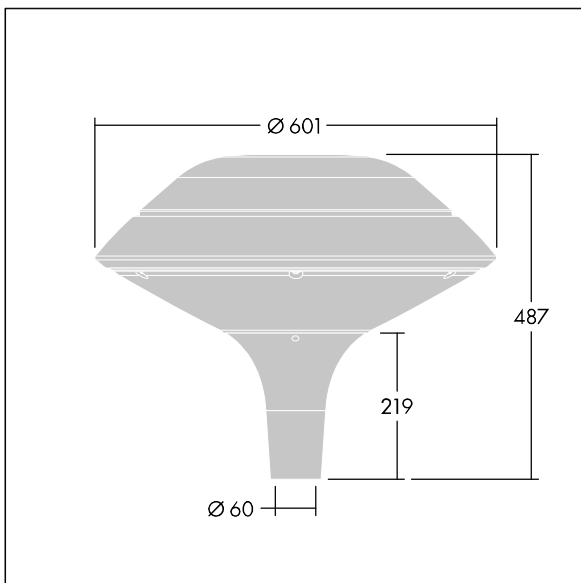

Plurio

96668621 PLI F 24L70-722-40 R/S T60 CL2 ANT

THORN

Plurio

Plurio Indirect: A decorative post-top LED lantern with radially symmetric distribution. LED driver with 24 LEDs driven at 700mA. Class II electrical, IP66, IK08. Base: cast aluminium, powder coated anthracite (close to RAL7043). Canopy: flat shape, aluminium, textured anthracite (close to RAL7043). Diffuser: UV stabilised, clear polycarbonate with anti-glare prisms. Indirect, reflector based optic. Complete with 2200-4000K NightTune LEDs. Post top mounting to Ø60mm column.

Upward lighting emissions below 1%.

Dimensions: Ø601 x 487 mm
Luminaire input power: 51 W
Luminaire luminous flux: 5386 lm
Luminaire efficacy: 106 lm/W
Weight: 11 kg
Scx: 0.167 m²

TLG_PLRL_F_IFC_ANT.jpg