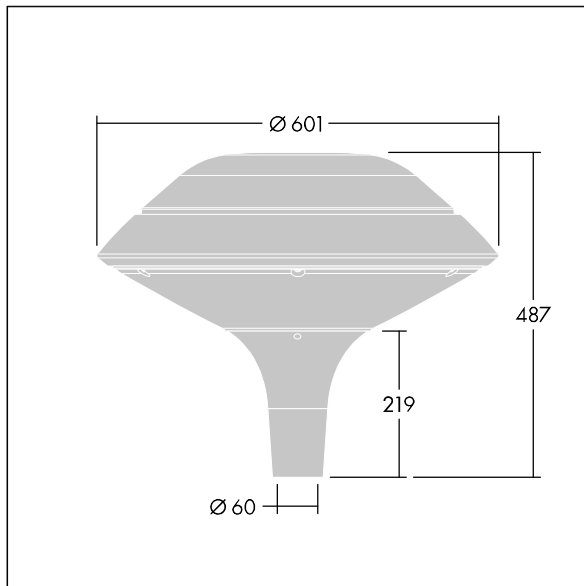

Plurio

96668620 PLI F 24L70-722-40 R/S T60 CL1 ANT

THORN

Plurio

Plurio Indirect: A decorative post-top LED lantern with radially symmetric distribution. LED driver with 24 LEDs driven at 700mA. Class I electrical, IP66, IK08. Base: cast aluminium, powder coated anthracite (close to RAL7043). Canopy: flat shape, aluminium, textured anthracite (close to RAL7043). Diffuser: UV stabilised, clear polycarbonate with anti-glare prisms. Indirect, reflector based optic. Complete with 2200-4000K NightTune LEDs. Post top mounting to Ø60mm column.

Upward lighting emissions below 1%.

Dimensions: Ø601 x 487 mm
Luminaire input power: 51 W
Luminaire luminous flux: 5386 lm
Luminaire efficacy: 106 lm/W
Weight: 11 kg
Scx: 0.167 m²

TLG_PLRL_F_IFC_ANT.jpg