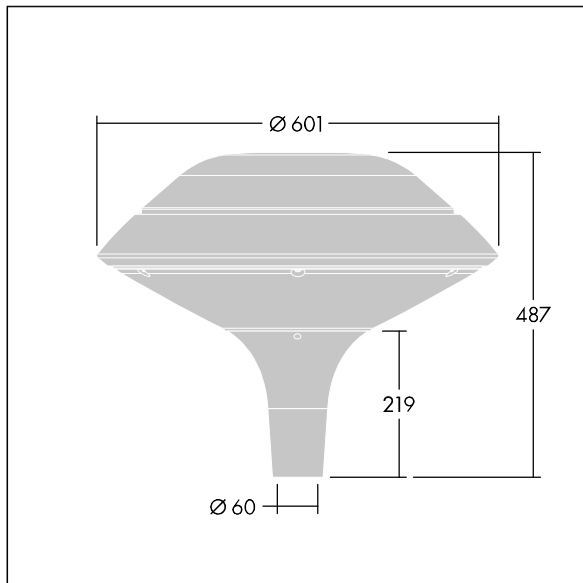

Plurio

96668620 PLI F 24L70-722-40 R/S T60 CL1 ANT

THORN

Plurio

Plurio Indirect: A decorative post-top LED lantern with radially symmetric distribution. LED driver with 24 LEDs driven at 700mA. Class I electrical, IP66, IK08. Base: cast aluminium, powder coated anthracite (close to RAL7043). Canopy: flat shape, aluminium, textured anthracite (close to RAL7043). Diffuser: UV stabilised, clear polycarbonate with anti-glare prisms. Indirect, reflector based optic. Complete with 2200-4000K NightTune LEDs. Post top mounting to Ø60mm column.

Upward lighting emissions below 1%.

Dimensions: Ø601 x 487 mm
Luminaire input power: 51 W
Luminaire luminous flux: 5386 lm
Luminaire efficacy: 106 lm/W
Weight: 11 kg
Scx: 0.167 m²

TLG_PLRL_F_IFC_ANT.jpg