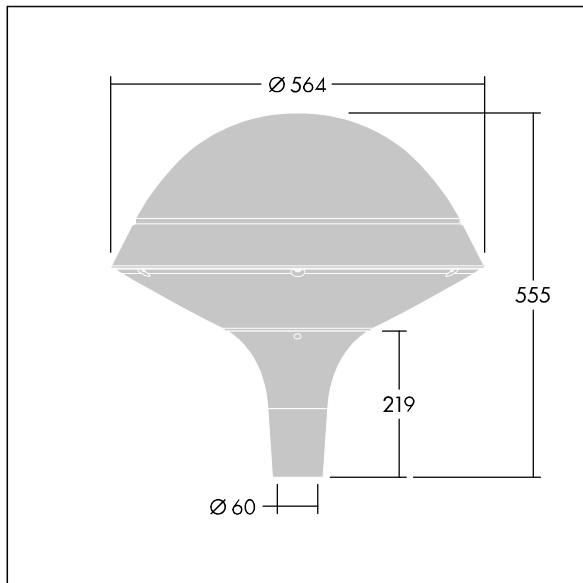

TLG_PLRL_M_IRC_T60.wmf

This product contains a light source of energy efficiency class D.

All values marked with an * are rated values. Thorn uses tried and tested components from leading suppliers, however there may be isolated instances of technology-related failures of individual LEDs during the rated product lifetime. International standards set the tolerance in initial flux and connected load at ±10%. Unless stated otherwise, the values apply to an ambient temperature of 25°C.

Thorn Lighting is constantly developing and improving its products. The right is reserved to change specifications without prior notification or public announcement.
© Thorn Lighting