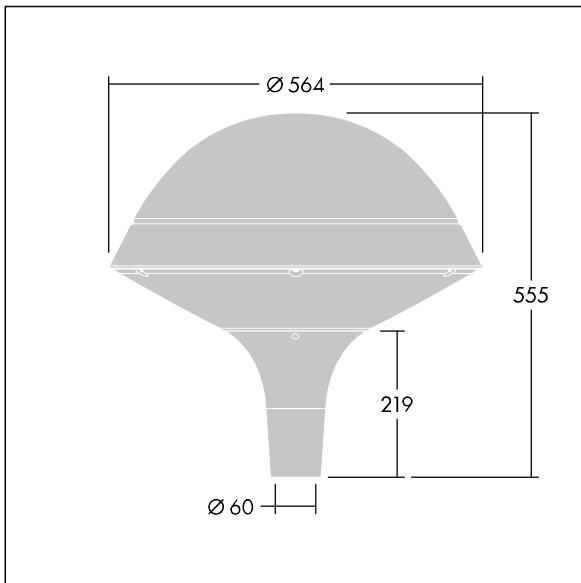

Plurio

96668705 PLI R 24L35-722-40 R/S T60 CL2 ANT

THORN

Plurio

Plurio Indirect: A decorative post-top LED lantern with radially symmetric distribution. LED driver with 24 LEDs driven at 350mA. Class II electrical, IP66, IK08. Base: cast aluminium, powder coated anthracite (close to RAL7043). Canopy: round shape, aluminium, textured anthracite (close to RAL7043). Diffuser: UV stabilised, clear polycarbonate with anti-glare prisms. Indirect, reflector based optic. Complete with 2200-4000K NightTune LEDs. Post top mounting to Ø60mm column.

Upward lighting emissions below 1%.

Dimensions: Ø564 x 555 mm
Luminaire input power: 26 W
Luminaire luminous flux: 2973 lm
Luminaire efficacy: 114 lm/W
Weight: 9.5 kg
Scx: 0.191 m²

TLG_PLRL_F_IRC_ANT.jpg