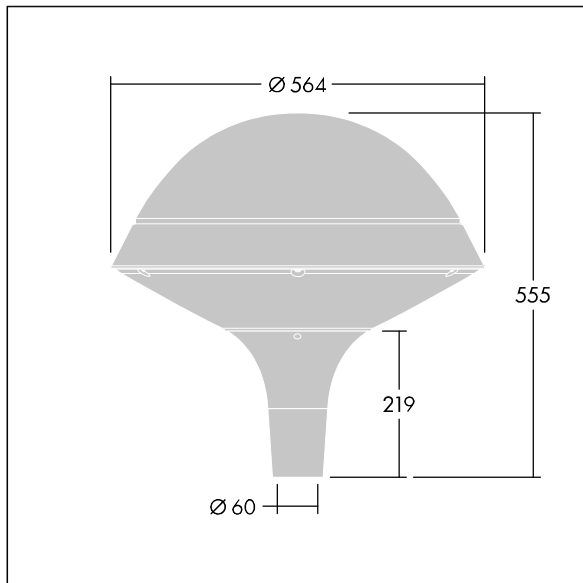

Plurio

96668704 PLI R 24L35-722-40 R/S T60 CL1 ANT

THORN

Plurio

Plurio Indirect: A decorative post-top LED lantern with radially symmetric distribution. LED driver with 24 LEDs driven at 350mA. Class I electrical, IP66, IK08. Base: cast aluminium, powder coated anthracite (close to RAL7043). Canopy: round shape, aluminium, textured anthracite (close to RAL7043). Diffuser: UV stabilised, clear polycarbonate with anti-glare prisms. Indirect, reflector based optic. Complete with 2200-4000K NightTune LEDs. Post top mounting to Ø60mm column.

Upward lighting emissions below 1%.

Dimensions: Ø564 x 555 mm
Luminaire input power: 26 W
Luminaire luminous flux: 2973 lm
Luminaire efficacy: 114 lm/W
Weight: 9.5 kg
Scx: 0.191 m²

TLG_PLRL_F_IRC_ANT.jpg