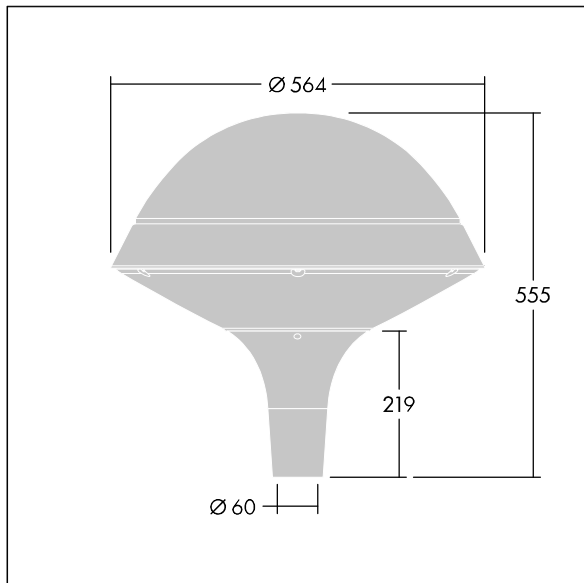

Plurio

96668704 PLI R 24L35-722-40 R/S T60 CL1 ANT

THORN

Plurio

Plurio Indirect: A decorative post-top LED lantern with radially symmetric distribution. LED driver with 24 LEDs driven at 350mA. Class I electrical, IP66, IK08. Base: cast aluminium, powder coated anthracite (close to RAL7043). Canopy: round shape, aluminium, textured anthracite (close to RAL7043). Diffuser: UV stabilised, clear polycarbonate with anti-glare prisms. Indirect, reflector based optic. Complete with 2200-4000K NightTune LEDs. Post top mounting to Ø60mm column.

Upward lighting emissions below 1%.

Dimensions: Ø564 x 555 mm
Luminaire input power: 26 W
Luminaire luminous flux: 2973 lm
Luminaire efficacy: 114 lm/W
Weight: 9.5 kg
Scx: 0.191 m²

TLG_PLRL_F_IRC_ANT.jpg