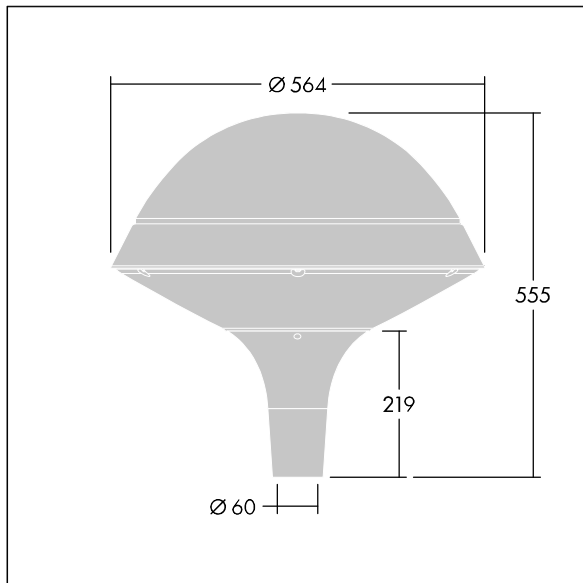

Plurio

96668703 PLI R 24L50-722-40 R/S T60 CL2 ANT

THORN

Plurio

Plurio Indirect: A decorative post-top LED lantern with radially symmetric distribution. LED driver with 24 LEDs driven at 500mA. Class II electrical, IP66, IK08. Base: cast aluminium, powder coated anthracite (close to RAL7043). Canopy: round shape, aluminium, textured anthracite (close to RAL7043). Diffuser: UV stabilised, clear polycarbonate with anti-glare prisms. Indirect, reflector based optic. Complete with 2200-4000K NightTune LEDs. Post top mounting to Ø60mm column.

Upward lighting emissions below 1%.

Dimensions: Ø564 x 555 mm
Luminaire input power: 36 W
Luminaire luminous flux: 3932 lm
Luminaire efficacy: 109 lm/W
Weight: 9.5 kg
Scx: 0.191 m²

TLG_PLRL_F_IRC_ANT.jpg