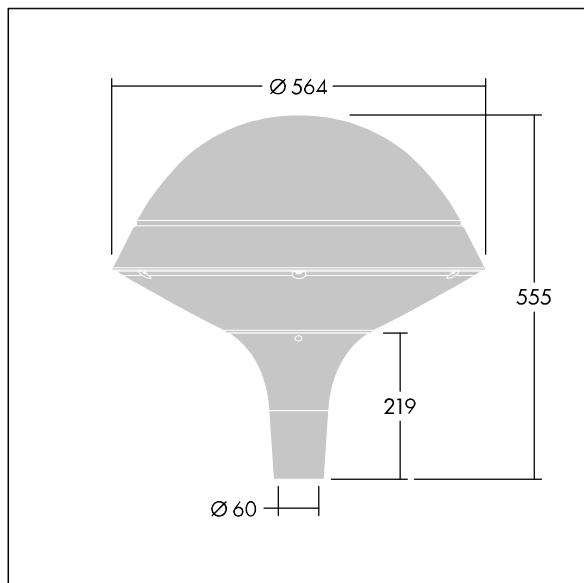

TLG_PLRL_M_IRC_T60.wmf

This product contains a light source of energy efficiency class D.

All values marked with an * are rated values. Thorn uses tried and tested components from leading suppliers, however there may be isolated instances of technology-related failures of individual LEDs during the rated product lifetime. International standards set the tolerance in initial flux and connected load at ±10%. Unless stated otherwise, the values apply to an ambient temperature of 25°C.

Thorn Lighting is constantly developing and improving its products. The right is reserved to change specifications without prior notification or public announcement.
© Thorn Lighting