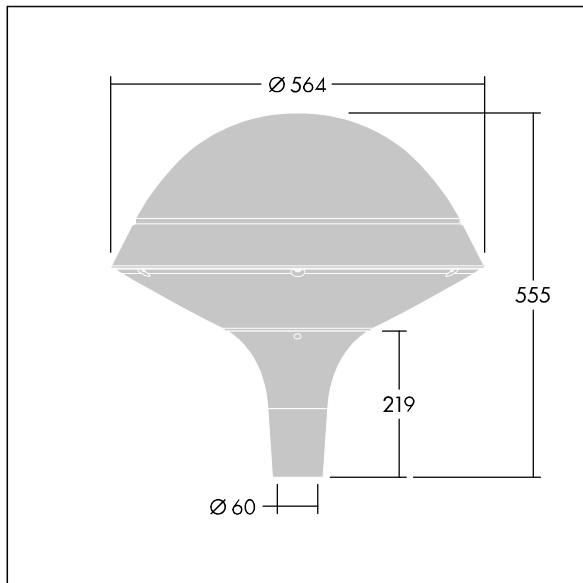

TLG_PLRL_M_IRC_T60.wmf

This product contains a light source of energy efficiency class D.

All values marked with an * are rated values. Thorn uses tried and tested components from leading suppliers, however there may be isolated instances of technology-related failures of individual LEDs during the rated product lifetime. International standards set the tolerance in initial flux and connected load at $\pm 10\%$. Unless stated otherwise, the values apply to an ambient temperature of 25°C.

Thorn Lighting is constantly developing and improving its products. The right is reserved to change specifications without prior notification or public announcement.
© Thorn Lighting