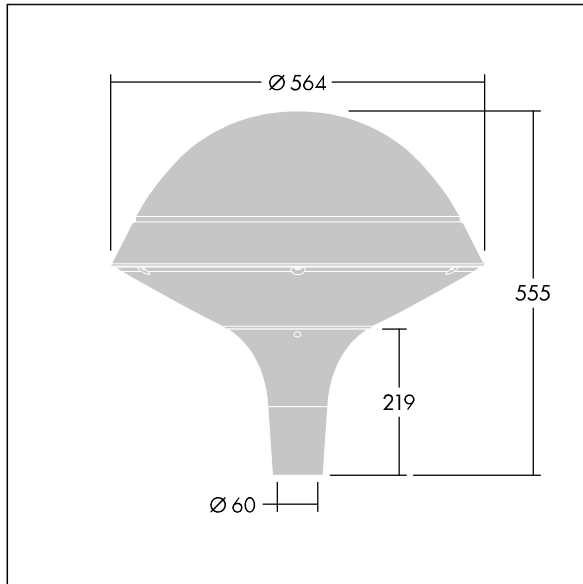

Plurio

96668701 PLI R 24L70-722-40 R/S T60 CL2 ANT

THORN

Plurio

Plurio Indirect: A decorative post-top LED lantern with radially symmetric distribution. LED driver with 24 LEDs driven at 700mA. Class II electrical, IP66, IK08. Base: cast aluminium, powder coated anthracite (close to RAL7043). Canopy: round shape, aluminium, textured anthracite (close to RAL7043). Diffuser: UV stabilised, clear polycarbonate with anti-glare prisms. Indirect, reflector based optic. Complete with 2200-4000K NightTune LEDs. Post top mounting to Ø60mm column.

Upward lighting emissions below 1%.

Dimensions: Ø564 x 555 mm
Luminaire input power: 51 W
Luminaire luminous flux: 5386 lm
Luminaire efficacy: 106 lm/W
Weight: 9.5 kg
Scx: 0.191 m²

TLG_PLRL_F_IRC_ANT.jpg