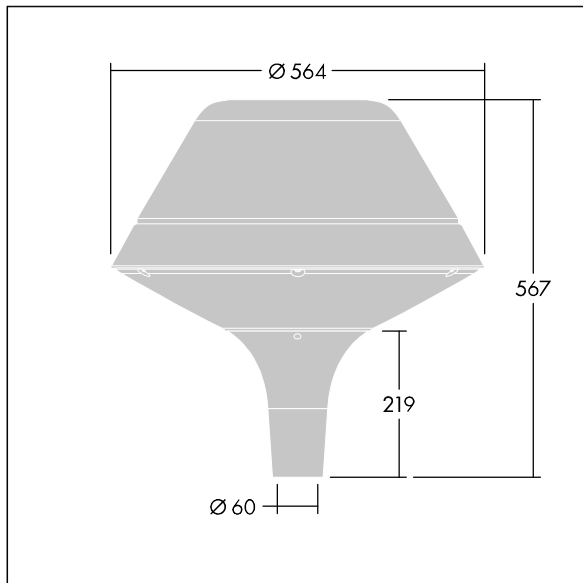

Plurio

96668689 PLI O 24L35-722-40 R/S T60 CL2 ANT

THORN

Plurio

Plurio Indirect: A decorative post-top LED lantern with radially symmetric distribution. LED driver with 24 LEDs driven at 350mA. Class II electrical, IP66, IK08. Base: cast aluminium, powder coated anthracite (close to RAL7043). Canopy: original shape, aluminium, textured anthracite (close to RAL7043). Diffuser: UV stabilised, clear polycarbonate with anti-glare prisms. Indirect, reflector based optic. Complete with 2200-4000K NightTune LEDs. Post top mounting to Ø60mm column.

Upward lighting emissions below 1%.

Dimensions: Ø564 x 567 mm
Luminaire input power: 26 W
Luminaire luminous flux: 2973 lm
Luminaire efficacy: 114 lm/W
Weight: 9.5 kg
Scx: 0.199 m²

TLG_PLRL_F_IOC_ANT.jpg