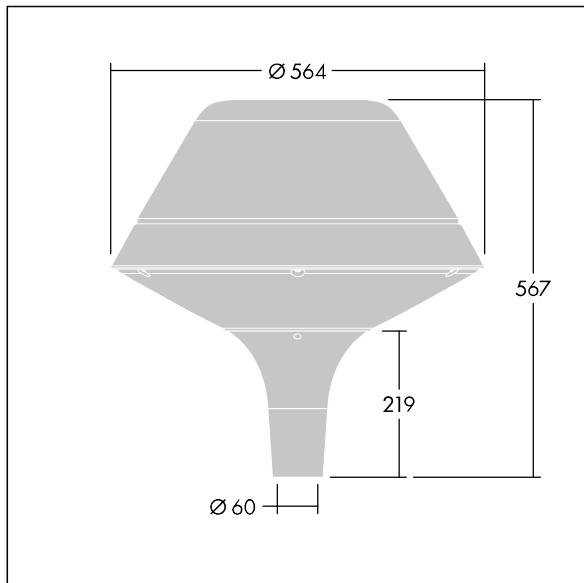

Plurio

96668687 PLI O 24L50-722-40 R/S T60 CL2 ANT

THORN

Plurio

Plurio Indirect: A decorative post-top LED lantern with radially symmetric distribution. LED driver with 24 LEDs driven at 500mA. Class II electrical, IP66, IK08. Base: cast aluminium, powder coated anthracite (close to RAL7043). Canopy: original shape, aluminium, textured anthracite (close to RAL7043). Diffuser: UV stabilised, clear polycarbonate with anti-glare prisms. Indirect, reflector based optic. Complete with 2200-4000K NightTune LEDs. Post top mounting to Ø60mm column.

Upward lighting emissions below 1%.

Dimensions: Ø564 x 567 mm
Luminaire input power: 36 W
Luminaire luminous flux: 3932 lm
Luminaire efficacy: 109 lm/W
Weight: 9.5 kg
Scx: 0.199 m²

TLG_PLRL_F_IOC_ANT.jpg