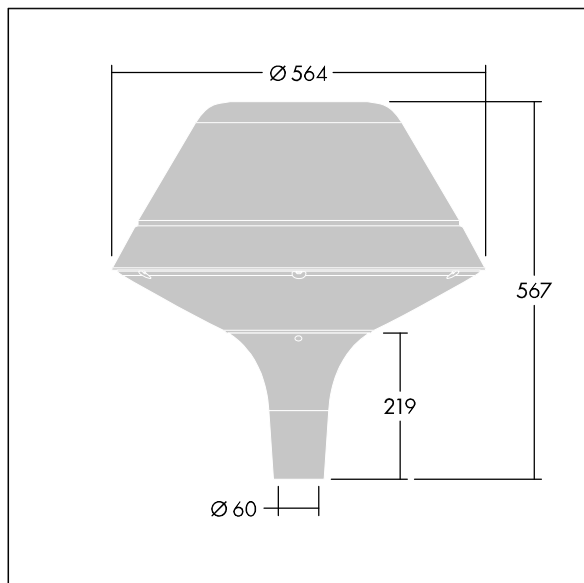

Plurio

96668687 PLI O 24L50-722-40 R/S T60 CL2 ANT

THORN

Plurio

Plurio Indirect: A decorative post-top LED lantern with radially symmetric distribution. LED driver with 24 LEDs driven at 500mA. Class II electrical, IP66, IK08. Base: cast aluminium, powder coated anthracite (close to RAL7043). Canopy: original shape, aluminium, textured anthracite (close to RAL7043). Diffuser: UV stabilised, clear polycarbonate with anti-glare prisms. Indirect, reflector based optic. Complete with 2200-4000K NightTune LEDs. Post top mounting to Ø60mm column.

Upward lighting emissions below 1%.

Dimensions: Ø564 x 567 mm
Luminaire input power: 36 W
Luminaire luminous flux: 3932 lm
Luminaire efficacy: 109 lm/W
Weight: 9.5 kg
Scx: 0.199 m²

TLG_PLRL_F_IOC_ANT.jpg