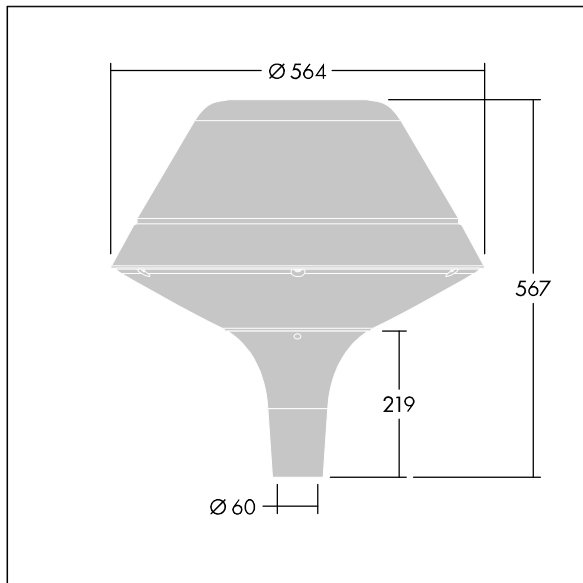

Plurio

96668686 PLI O 24L50-722-40 R/S T60 CL1 ANT

THORN

Plurio

Plurio Indirect: A decorative post-top LED lantern with radially symmetric distribution. LED driver with 24 LEDs driven at 500mA. Class I electrical, IP66, IK08. Base: cast aluminium, powder coated anthracite (close to RAL7043). Canopy: original shape, aluminium, textured anthracite (close to RAL7043). Diffuser: UV stabilised, clear polycarbonate with anti-glare prisms. Indirect, reflector based optic. Complete with 2200-4000K NightTune LEDs. Post top mounting to Ø60mm column.

Upward lighting emissions below 1%.

Dimensions: Ø564 x 567 mm
Luminaire input power: 36 W
Luminaire luminous flux: 3932 lm
Luminaire efficacy: 109 lm/W
Weight: 9.5 kg
Scx: 0.199 m²

TLG_PLRL_F_IOC_ANT.jpg