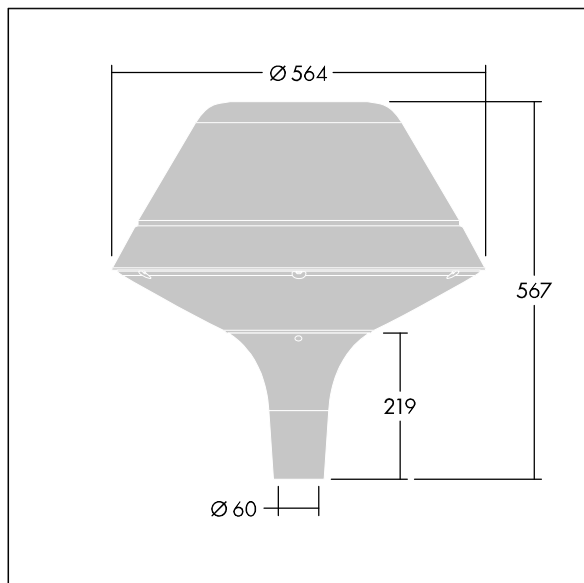

Plurio

96668686 PLI O 24L50-722-40 R/S T60 CL1 ANT

THORN

Plurio

Plurio Indirect: A decorative post-top LED lantern with radially symmetric distribution. LED driver with 24 LEDs driven at 500mA. Class I electrical, IP66, IK08. Base: cast aluminium, powder coated anthracite (close to RAL7043). Canopy: original shape, aluminium, textured anthracite (close to RAL7043). Diffuser: UV stabilised, clear polycarbonate with anti-glare prisms. Indirect, reflector based optic. Complete with 2200-4000K NightTune LEDs. Post top mounting to Ø60mm column.

Upward lighting emissions below 1%.

Dimensions: Ø564 x 567 mm
Luminaire input power: 36 W
Luminaire luminous flux: 3932 lm
Luminaire efficacy: 109 lm/W
Weight: 9.5 kg
Scx: 0.199 m²

TLG_PLRL_F_IOC_ANT.jpg