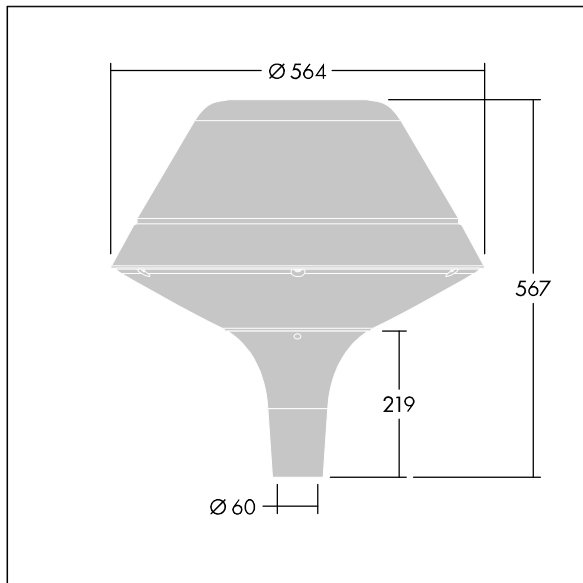

TLG_PLRL_M_IOC_T60.wmf

This product contains a light source of energy efficiency class D.

All values marked with an * are rated values. Thorn uses tried and tested components from leading suppliers, however there may be isolated instances of technology-related failures of individual LEDs during the rated product lifetime. International standards set the tolerance in initial flux and connected load at ±10%. Unless stated otherwise, the values apply to an ambient temperature of 25°C.

Thorn Lighting is constantly developing and improving its products. The right is reserved to change specifications without prior notification or public announcement.
© Thorn Lighting