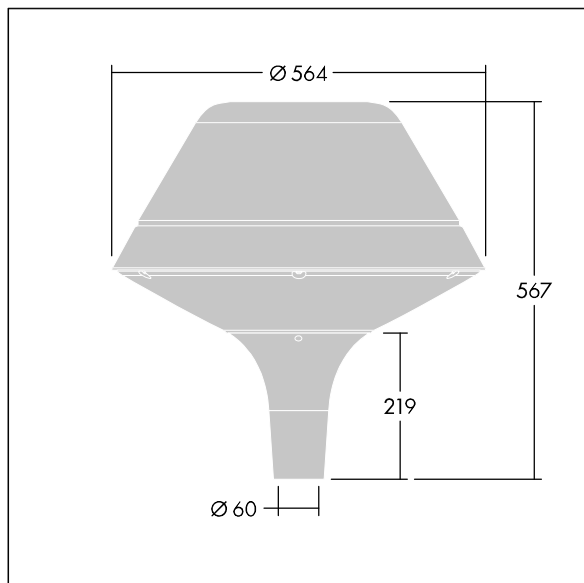

TLG_PLRL_M_IOC_T60.wmf

This product contains a light source of energy efficiency class D.

All values marked with an * are rated values. Thorn uses tried and tested components from leading suppliers, however there may be isolated instances of technology-related failures of individual LEDs during the rated product lifetime. International standards set the tolerance in initial flux and connected load at ±10%. Unless stated otherwise, the values apply to an ambient temperature of 25°C.

Thorn Lighting is constantly developing and improving its products. The right is reserved to change specifications without prior notification or public announcement.
© Thorn Lighting