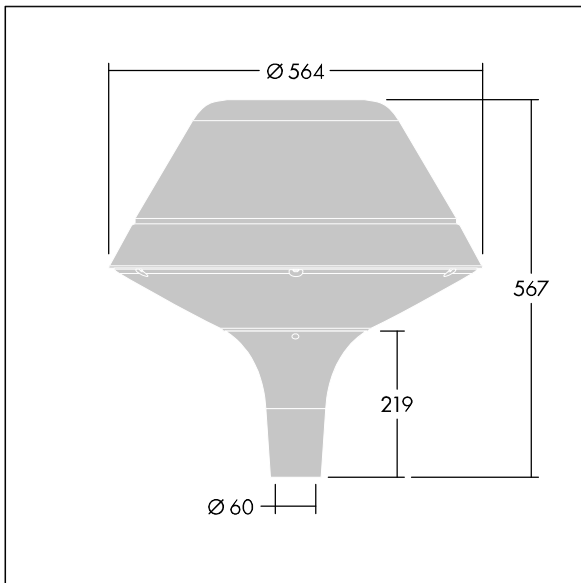

Plurio

96668684 PLI O 24L70-722-40 R/S T60 CL1 ANT

Plurio

Plurio Indirect: A decorative post-top LED lantern with radially symmetric distribution. LED driver with 24 LEDs driven at 700mA. Class I electrical, IP66, IK08. Base: cast aluminium, powder coated anthracite (close to RAL7043). Canopy: original shape, aluminium, textured anthracite (close to RAL7043). Diffuser: UV stabilised, clear polycarbonate with anti-glare prisms. Indirect, reflector based optic. Complete with 2200-4000K NightTune LEDs. Post top mounting to Ø60mm column.

Upward lighting emissions below 1%.

Dimensions: Ø564 x 567 mm
 Luminaire input power: 51 W
 Luminaire luminous flux: 5386 lm
 Luminaire efficacy: 106 lm/W
 Weight: 9.5 kg
 Scx: 0.199 m²

TLG_PLRL_F_IOC_ANT.jpg