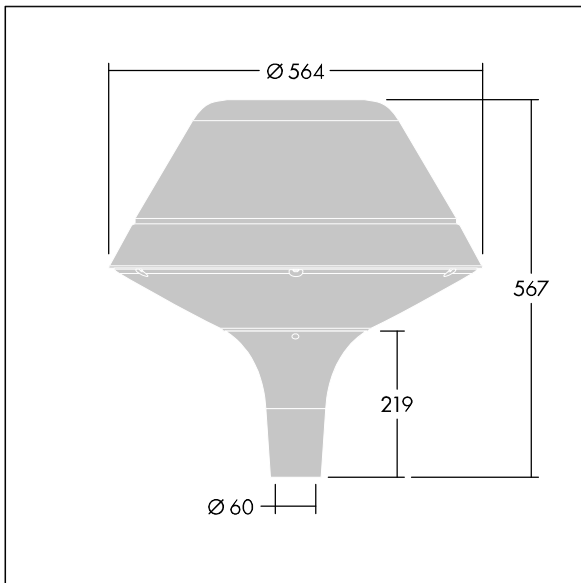

TLG_PLRL_M_IOC_T60.wmf

This product contains a light source of energy efficiency class D.