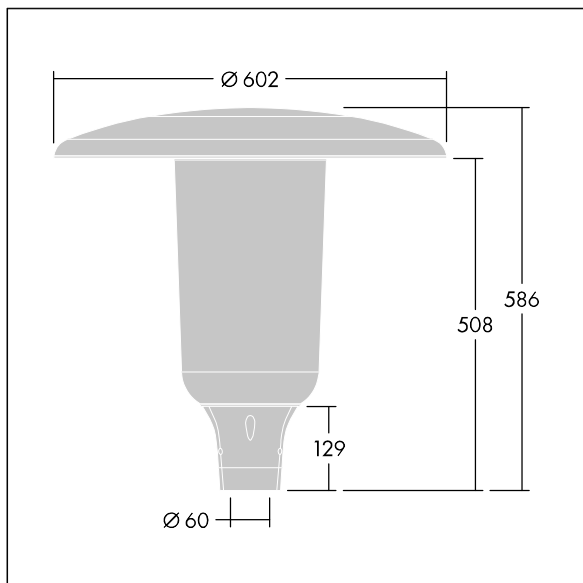

Aerie

96632279 ARS 24L35-740 WSC CL CL2 W5 T60 ANT

THORN

Aerie

A discreet, post top LED lantern with a timeless design. LED driver for 24 LEDs, driven at 350mA with Wide Street Comfort (asymmetrical) distribution. Class II electrical, IP66, IK10. Canopy and base: corrosion resistant die-cast powder coated aluminium suitable for C5 environments, finished textured anthracite (close to RAL7043). Enclosure: slim UV stabilised polycarbonate with clear finish. Complete with 4000K LED. Post top mounting to Ø60mm column. Pre-wired with 5m cable.

Dimensions: Ø602 x 586 mm
Luminaire input power: 26 W
Luminaire luminous flux: 4077 lm
Luminaire efficacy: 157 lm/W
Weight: 11.04 kg
Scx: 0.172 m²

TLG_AERI_F_S_CL.jpg

TLG_AERI_M_T60_S.wmf

This product contains a light source of energy efficiency class D.