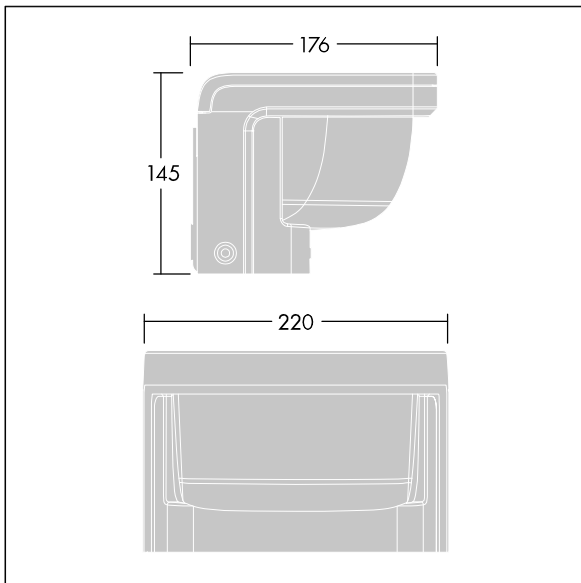

### Raze Bollard

A wall mounted LED luminaire, incorporating Thorn's Flat beam® technology. 1 LED driven at 200mA. Integral LED driver included. Class I electrical, IP66, IK10. Housing: die-cast aluminium (EN44300, compatible with seaside installation), powder coated, textured anthracite (close to RAL7043). Bowl: UV stabilised polycarbonate, semi-frosted. Fasteners: stainless steel. Complete with 3000K LED.

6kV surge protection as standard.

Dimensions: 176 x 220 x 145 mm  
 Luminaire input power: 9 W  
 Luminaire luminous flux: 403 lm  
 Luminaire efficacy: 45 lm/W  
 Weight: 2.77 kg

TLG\_RAZB\_F\_HEAD\_PDB.jpg