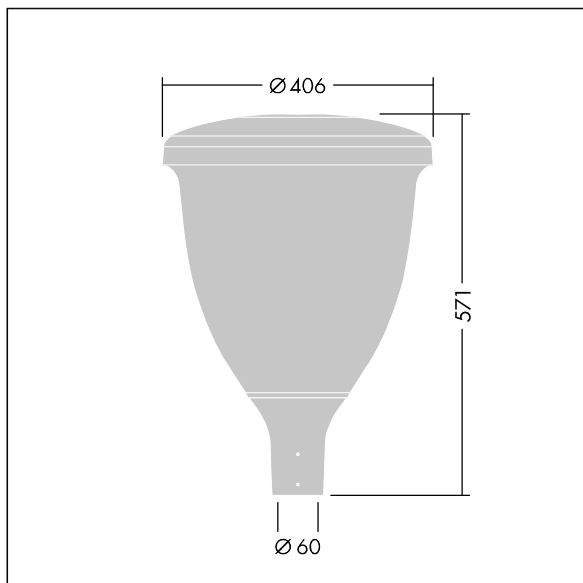

Volupto

96631909 VO 18L105-740 SF RS CL1 W5 T60 ANT

THORN

Volupto

A smart, post top LED lantern with a radially symmetric distribution. Programmable LED driver with 18 LEDs driven at 1,05A. Class I electrical, IP66, IK10. Canopy and base: corrosion resistant die-cast powder coated aluminium, finished textured anthracite (close to RAL7043). Enclosure: UV stabilised polycarbonate. Complete with 4000K LED. Pre-wired with 5m cable. Post top mounting to Ø60mm column.

Dimensions: Ø60/406 x 571 mm
Luminaire input power: 59.5 W
Luminaire luminous flux: 7458 lm
Luminaire efficacy: 125 lm/W
Weight: 7.59 kg
Scx: 0.143 m²

TLG_VOLU_F_Side.jpg

TLG_VOLU_M_60.wmf

This product contains a light source of energy efficiency class D.