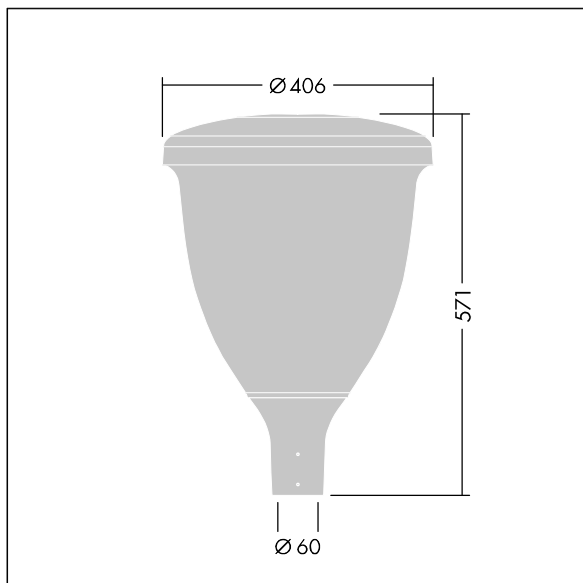

# Volupto

96631908 VO 18L105-740 SF RS CL2 W5 T60 ANT

THORN

## Volupto

A smart, post top LED lantern with a radially symmetric distribution. Programmable LED driver with 18 LEDs driven at 1,05A. Class II electrical, IP66, IK10. Canopy and base: corrosion resistant die-cast powder coated aluminium, finished textured anthracite (close to RAL7043). Enclosure: UV stabilised polycarbonate. Complete with 4000K LED. Pre-wired with 5m cable. Post top mounting to Ø60mm column.

Dimensions: Ø60/406 x 571 mm  
Luminaire input power: 59.5 W  
Luminaire luminous flux: 7458 lm  
Luminaire efficacy: 125 lm/W  
Weight: 7.48 kg  
Scx: 0.143 m<sup>2</sup>

TLG\_VOLU\_F\_Side.jpg

TLG\_VOLU\_M\_60.wmf