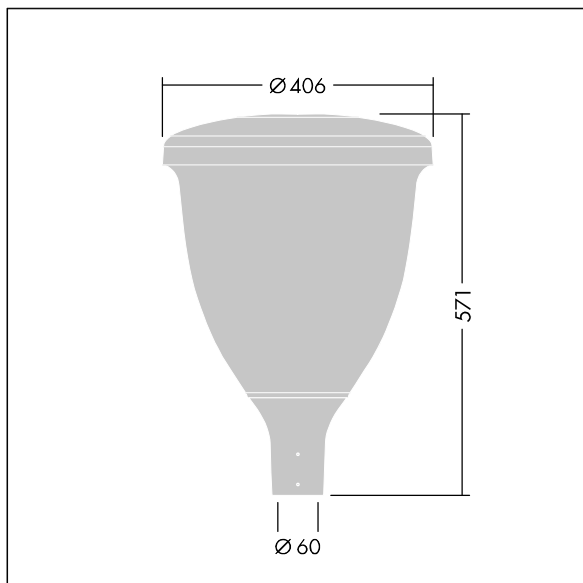

Volupto

96631907 VO 18L70-740 SF RS CL1 W5 T60 ANT

THORN

Volupto

A smart, post top LED lantern with a radially symmetric distribution. Programmable LED driver with 18 LEDs driven at 700mA. Class I electrical, IP66, IK10. Canopy and base: corrosion resistant die-cast powder coated aluminium, finished textured anthracite (close to RAL7043). Enclosure: UV stabilised polycarbonate. Complete with 4000K LED. Pre-wired with 5m cable. Post top mounting to Ø60mm column.

Dimensions: Ø60/406 x 571 mm
Luminaire input power: 38.9 W
Luminaire luminous flux: 5294 lm
Luminaire efficacy: 136 lm/W
Weight: 7.59 kg
Scx: 0.143 m²

TLG_VOLU_F_Side.jpg

TLG_VOLU_M_60.wmf

This product contains a light source of energy efficiency class D.